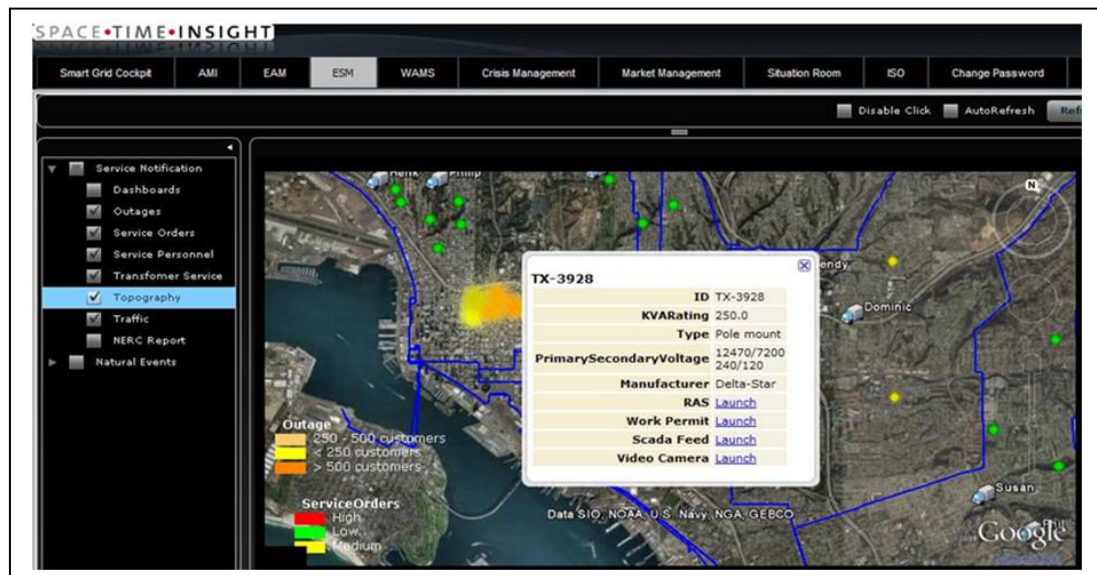

"Space-Time Insight delivers early warning."

"Space-Time Insight gives us a modern way to view and manage our systems."

Space-Time: (speys-tahym) n. The four-dimensional continuum in which all objects are located and all events occur; a single and continuous framework for existence.

Insight: (in'sīt') n. The capability to discern the true nature of a situation; penetration.

HALFWAY SOLUTIONS GET HALF THE JOB DONE

You've got dozens of enterprise systems. You're producing numbers, tables, and charts – even graphs, diagrams and maps. You're still missing crucial elements – like visual understanding of your operations in space and time. Worse, your data are sprawled across dozens of databases, tables, and computers.

In the fable of the blind men and the elephant, six blind men touch an elephant to learn what it is. Each touches a different part. Then, they compare notes and find themselves in total disagreement. The man who touched the trunk thinks an elephant is like a snake. The man who touched a leg thinks it's like a tree and so on. Without a complete picture, you too, are operating blind.

Worse, when you do piece it all together, you have to exit some systems and enter others to correlate data, produce analytics, and address the issues you found.

Today, Space-Time Insight can bring it all together.

Space-Time Insight geospatial composite applications deliver full-context situational awareness with the ability to take the right actions – fast – from the same screen.