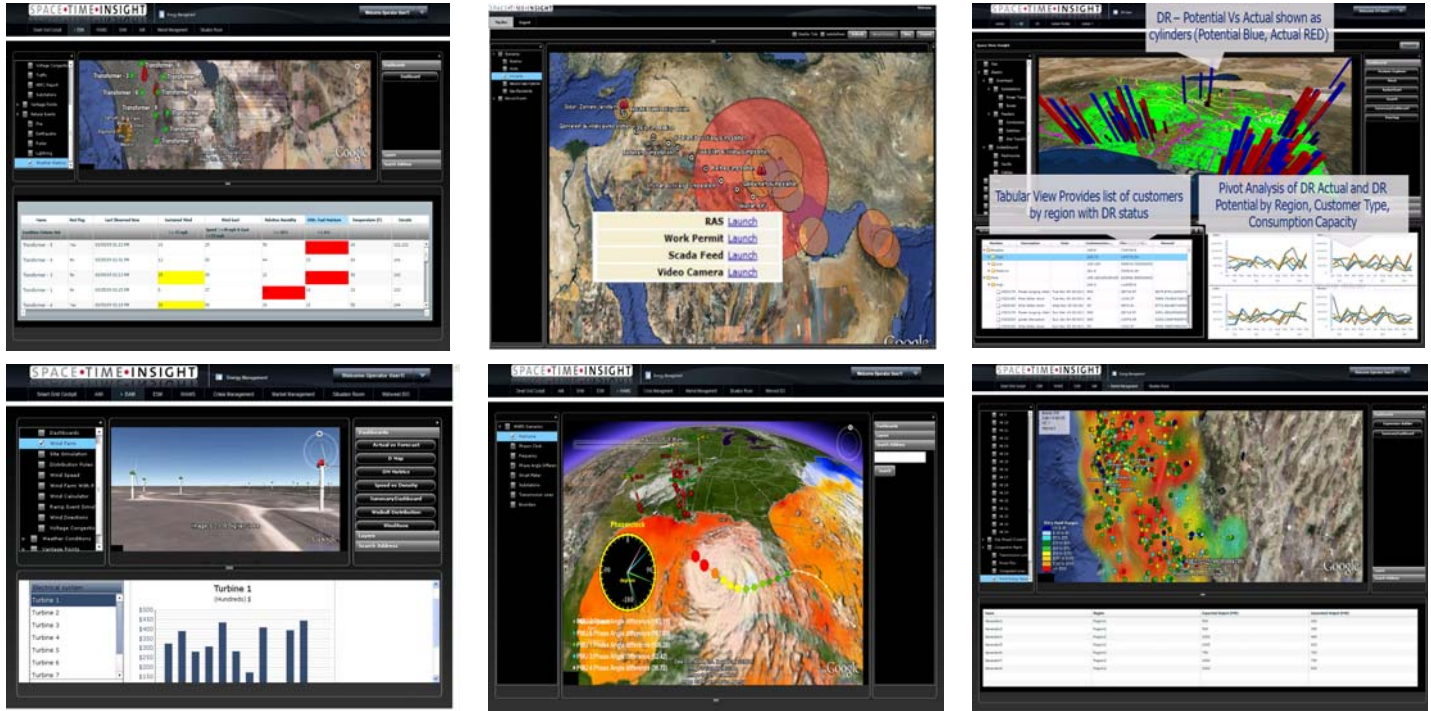

In the fable of the blind men and the elephant, six blind men touch an elephant to learn what it is. Each touches a different part. Then, they compare notes and find themselves in total disagreement. The man who touched the trunk thinks an elephant is like a snake. The man who touched a leg thinks it's like a tree and so on. Without a complete picture, you too, are operating blind.

Worse, when you do piece it all together, you have to exit some systems and enter others to correlate data, produce analytics, and address the issues you found.

Today, Space-Time Insight can bring it all together.

## Space-Time Awareness Suite – Key Features

- **Automatic aggregation and integration of functionality and data** from real-time data feeds (weather, sensors, traffic), applications, and databases throughout the enterprise to ensure all information relevant to an event or asset is captured in context for informed decision-making.
- **Correlation of the data against operations rule-sets to produce relevant and timely visual notifications, alerts, geospatial analytics and operating status relative to key performance indicators (KPIs).** Data is intuitively displayed on an interactive satellite image with geo-links to real-time work processes. This gives each operator improved situational awareness for greater context and condition-based decision-making.
- **Real-time geo-links to underlying enterprise applications and on-screen, pop-up remedial action scripts (RAS)** that trigger information-rich workflows that mitigate evolving situations or remediate existing problems. The action scripts enable faster action taking in parallel processes and include automated incident reporting on NERC forms, for example, for **compliance** purposes, as well as automated documentation of remedial action taken.
- **Historical playback of events in full-context** for audit, forensics, problem-solving, planning and training.